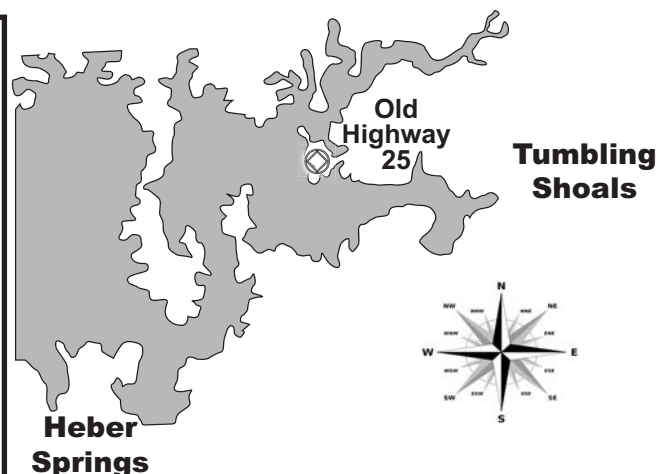

**Old Highway 25 Campground
Campsite B
1500 Old Hwy 25
Tumbling Shoals, AR 72581**

**From Heber Springs, take
State 25 north 6.25 miles.
Turn on State 25 Spur [25S],
3 miles to Campground.**

Campsites are first come, first serve...please do not reserve sites!